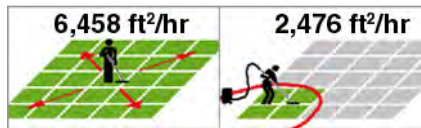

Good Area Performance:

The EB 30/1 is equipped with a high-performance battery which runs for up to 45 minutes in continuous operation, which is equivalent to an area performance of over 6,400 square feet per hour unrestricted radius of action.